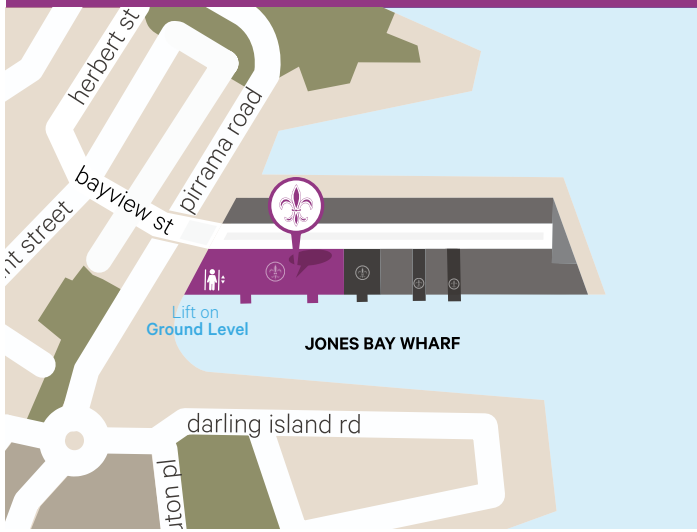

DOLTONE HOUSE

venue collection + catering

Jones Bay Wharf

PYRMONT - SYDNEY CITY

DIRECTIONS · PARKING · MAP

LEVEL 3, 26-32 PIRRAMA ROAD, PYRMONT NSW 2009

Parking

WILSON JONES BAY WHARF CARPARK

THE STAR CASINO PARKING STATION

Located on Pyrmont St, Pyrmont. For further information call (02) 9777 9000

Walking Distance

From Town Hall, take a short walk over the Pyrmont Bridge, continue and the venue is just minutes from Darling Harbour.

For further information call 131 500 or visit www.transportnsw.info

Park at the Entertainment Centre or Harbourside Car Parks and catch the light rail to The Star.

Bus

The State Transit Bus Route 389 regularly departs from City - Town Hall Park Street to Pirrama Rd. For route and timetable information, call 131 500 or visit www.transportnsw.info

DOLTONE HOUSE

venue collection + catering

Jones Bay Wharf

HERITAGE WHARF - LEVEL 3

LOFT - LEVEL 3

SOHO - LEVEL 4

SUITE 55 - LEVEL 4

SUITE 43 - LEVEL 4