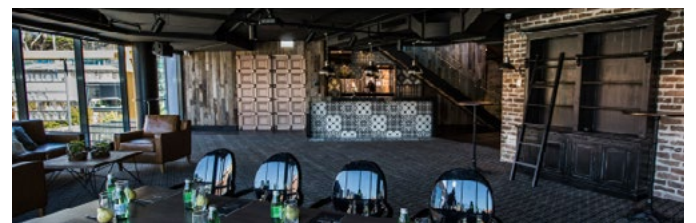

DOLTONE HOUSE

venue collection + catering

Jones Bay Wharf

HERITAGE WHARF - LEVEL 3

LOFT - LEVEL 3

SOHO - LEVEL 4

SUITE 55 - LEVEL 4

SUITE 43 - LEVEL 4