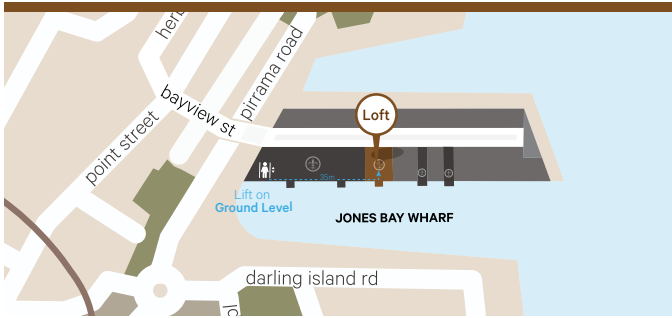

THE STAR CASINO PARKING STATION

Located on Pyrmont St, Pyrmont. For further information call (02) 9777 9000

Walking Distance

From Town Hall, take a short walk over the Pyrmont Bridge, continue and the venue is just minutes from Darling Harbour.

For further information call 131 500 or visit www.transportnsw.info

Park at the Entertainment Centre or Harbourside Car Parks and catch the light rail to The Star.

Bus

The State Transit Bus Route 389 regularly departs from City - Town Hall Park Street to Pirrama Rd. For route and timetable information, call 131 500 or visit www.transportnsw.info

Bicycle

The area is easily accessible by a bicycle, with several on and off road cycle paths and bike racks nearby.

MAP LEGEND

	Doltone House Jones Bay Wharf		The Star car park
	Doltone House SoHo		Harbourside car park
	Doltone House Loft		Light rail line
	Doltone House Suite 55		Bus stops
	Doltone House Suite 43		Separate dedicated cycleways
	Doltone House Darling Island		Dedicated cycling lanes
	Jones Bay Wharf car park		Bicycle-friendly roads

DOLTONE HOUSE

venue collection + catering

Jones Bay Wharf

HERITAGE WHARF - LEVEL 3

LOFT - LEVEL 3

SOHO - LEVEL 4

SUITE 55 - LEVEL 4

SUITE 43 - LEVEL 4